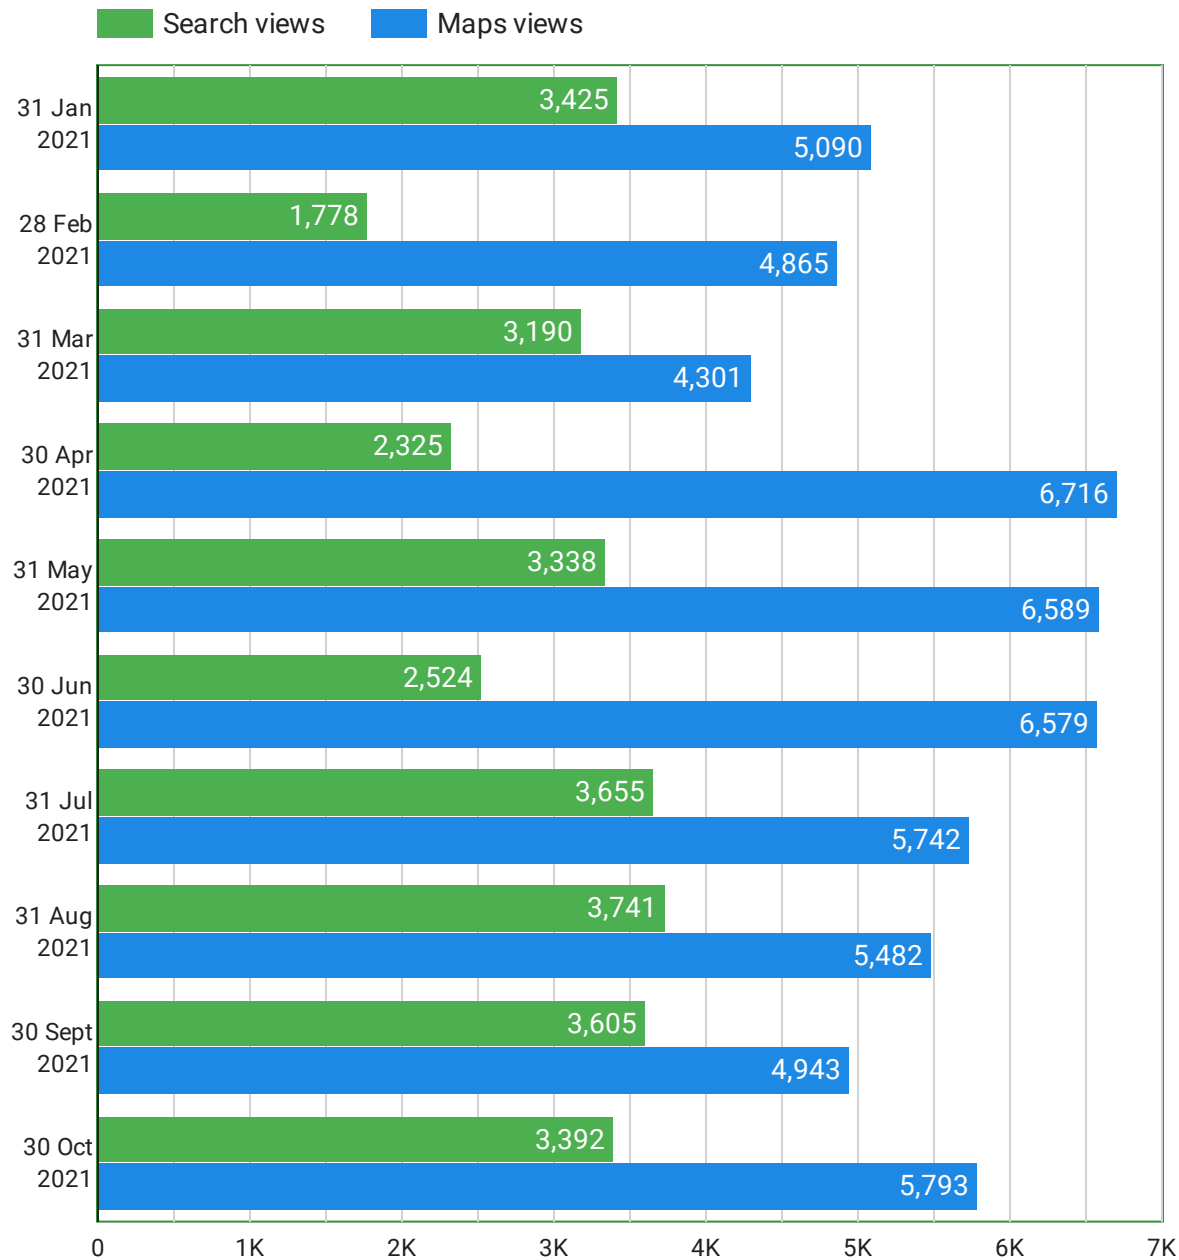

## Views by Month

Overall rating  
**4.8**

Website actions  
**153**

Phone call actions  
**69**

Directions actions  
**82**

Total actions  
**304**

Discovery searches  
**7,240**

Direct searches  
**3,251**

Total searches  
**10,491**

**Note:** views are defined as the number of times the business appears in search or map results, even if someone is not looking for a related business.

This report was created using customized sample data from a valid Google My Business listing