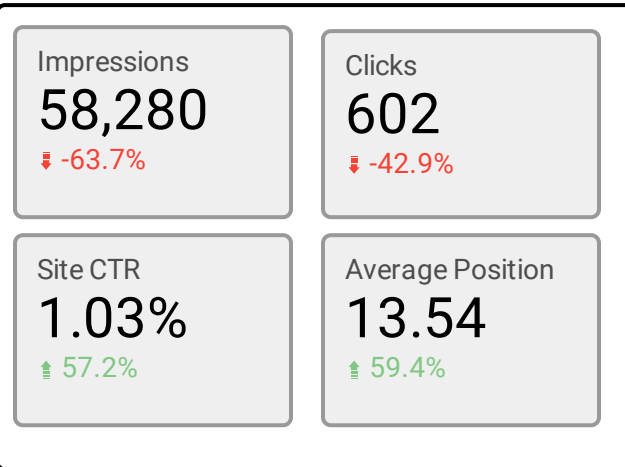

## Canada Only

### Definitions:

**Search query** - the words used to perform a search

**Impressions** - the number of times a web page appeared in search results

**Avg. Position** - the average position at which a web page appeared in search results

### Rest of the World

Query	Impressions	% Δ	Avg. Position	% Δ	Clicks	% Δ
chrome dino	122,301	-23.3% ↓	8.3	17.5% ↑	605	-71.7% ↓
dinosaur game	92,859	-94.7% ↓	11.3	38.9% ↑	226	-98.1% ↓
dino game	64,816	-78.4% ↓	8.3	44.5% ↑	340	-94.1% ↓
apparel store	58,424	-7.6% ↓	7.4	-4.4% ↓	6	50.0% ↑
apparel	47,974	-41.2% ↓	22.0	-48.9% ↓	5	150.0% ↑