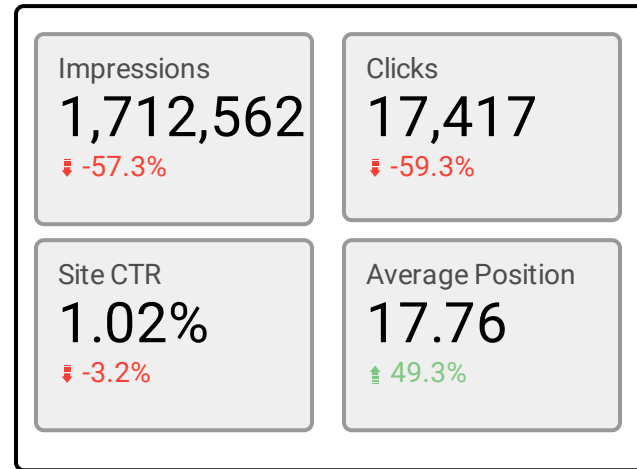

## Canada Only

### Definitions:

**Search query** - the words used to perform a search

**Impressions** - the number of times a web page appeared in search results

**Avg. Position** - the average position at which a web page appeared in search results

**CTR (click-through-rate)** - the percentage of times someone clicked on the link

### Rest of the World

Query	Impressions	% Δ	Avg. Position	% Δ	Clicks	% Δ
chrome dino	122,301	-23.3% ↓	8.3	17.5% ↑	605	-71.7% ↓
dinosaur game	92,859	-94.7% ↓	11.3	38.9% ↑	226	-98.1% ↓
dino game	64,816	-78.4% ↓	8.3	44.5% ↑	340	-94.1% ↓
apparel store	58,424	-7.6% ↓	7.4	-4.4% ↓	6	50.0% ↑
apparel	47,974	-41.2% ↓	22.0	-48.9% ↓	5	150.0% ↑