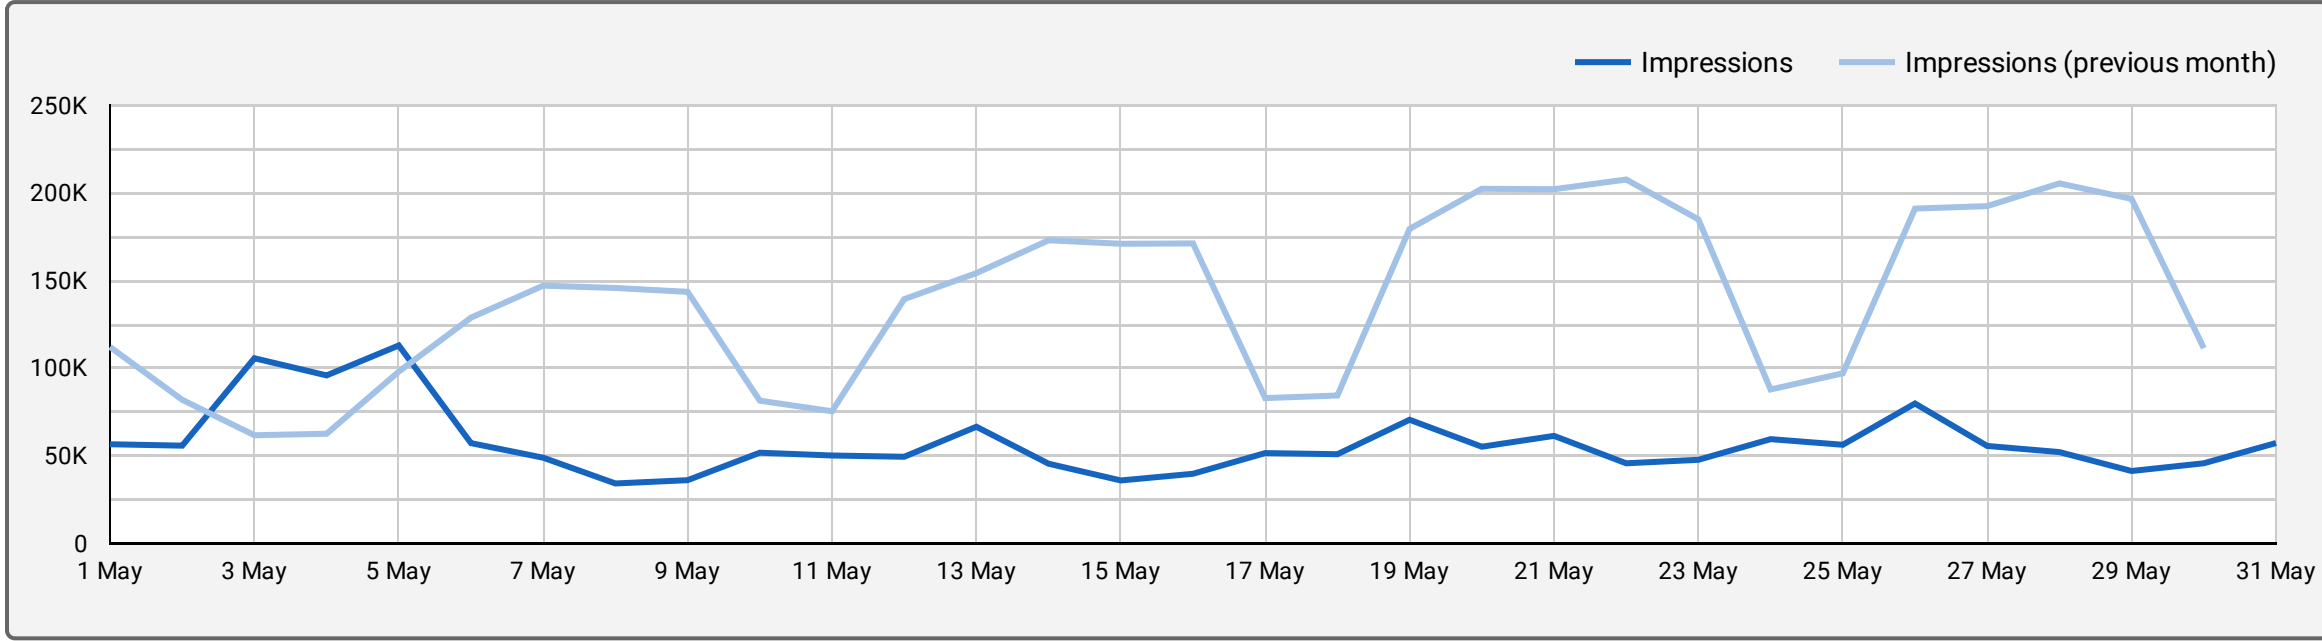

Impressions

Landing Page

Landing Page	Impressions	% Δ	Url Clicks	% Δ
https://shop.googlemerchandisestore.com/Google+Redesign/Apparel/Google+Dino+Game+Tee	527,314	-83.0% ↓	2,118.0	-92.5% ↓
https://shop.googlemerchandisestore.com/Google+Redesign/Apparel	173,875	-12.9% ↓	1,291.0	1.7% ↑
https://shop.googlemerchandisestore.com/Google+Redesign/Accessories/Google+Chrome+Dinosaur+Collectible	145,591	-38.3% ↓	531.0	-68.8% ↓
https://shop.googlemerchandisestore.com/Google+Redesign/Shop+by+Brand/Google+Chrome+Dino	138,484	83.1% ↑	815.0	132.9% ↑
https://shop.googlemerchandisestore.com/Google+Redesign/Apparel/Mens/Mens+T+Shirts	120,067	45.9% ↑	2,432.0	23.5% ↑
https://shop.googlemerchandisestore.com/Google+Redesign/Shop+by+Brand/YouTube	81,835	27.3% ↑	2,349.0	14.8% ↑
https://shop.googlemerchandisestore.com/Google+Redesign/Apparel/Mens	55,348	-17.0% ↓	441.0	11.9% ↑
https://shop.googlemerchandisestore.com/Google+Redesign/Apparel/Hats	50,636	63.7% ↑	327.0	24.3% ↑
https://shop.googlemerchandisestore.com/Google+Redesign/Office/Notebooks+Journals/Google+Metallic+Notebook...	49,440	23.1% ↑	23.0	-37.8% ↓
https://shop.googlemerchandisestore.com/Google+Redesign/Stationery/Stickers	48,595	65.1% ↑	606.0	-0.8% ↓

1 - 10 / 607 < >