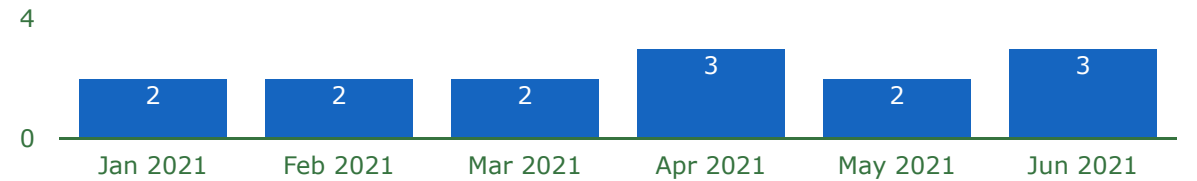

Instagram / Facebook - Trends

1 May 2021 - 31 May 2021

Understand the audience that you reach: what country they're located in and what city, what's their gender, and which age range they fall into. Knowing your audience allows you to adapt your business page and posts for improved engagement.

No. of Posts

No. of Posts

Audience Reactions

Caption	Posted	Platform	Reach	Comments	Likes and Reactions	Shares	Link Clicks
You are never too old to set another goal or to dream a ne...	13 Jun 2021	Instagram	504	79	131	24	0
You are never too old to set another goal or to dream a ne...	13 Jun 2021	Facebook	806	91	264	48	8
Nothing is impossible. The word itself says "I'm possible!" -...	6 Jun 2021	Instagram	1,919	48	129	40	0
Nothing is impossible. The word itself says "I'm possible!" -...	6 Jun 2021	Facebook	1,820	77	183	45	3
Limit your "always" and your "nevers." - Amy Poehler??	4 Jun 2021	Instagram	1,428	59	115	99	0
Limit your "always" and your "nevers." - Amy Poehler??	4 Jun 2021	Facebook	560	154	240	97	0
Just don't give up trying to do what you really want to do. ...	12 May 2021	Instagram	1,894	35	233	100	0
Just don't give up trying to do what you really want to do. ...	12 May 2021	Facebook	965	32	266	31	0
Life is like riding a bicycle. To keep your balance, you must ...	2 May 2021	Instagram	938	27	227	50	0
Life is like riding a bicycle. To keep your balance, you must ...	2 May 2021	Facebook	717	58	210	47	2