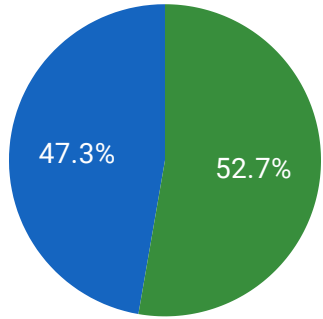

Post Reach

Page Followers
1,045
↓ -4.8%

Gender

● Men ● Women

Women

Age	Percentage
13-17	12
18-24	12
25-34	4
35-44	6
45-54	6
55-64	2
65+	2

Men

Age	Percentage
13-17	5
18-24	9
25-34	5
35-44	8
45-54	7
55-64	1
65+	10

Location

Top Countries

Top Cities

Page Followers
3,322
-0.4%

Gender

● Women ● Men

Women

Age	Percentage
13-17	12
18-24	3
25-34	10
35-44	0
45-54	5
55-64	14
65+	14

Men

Age	Percentage
13-17	12
18-24	14
25-34	4
35-44	10
45-54	0
55-64	10
65+	2

Location

Top Countries

Top Cities