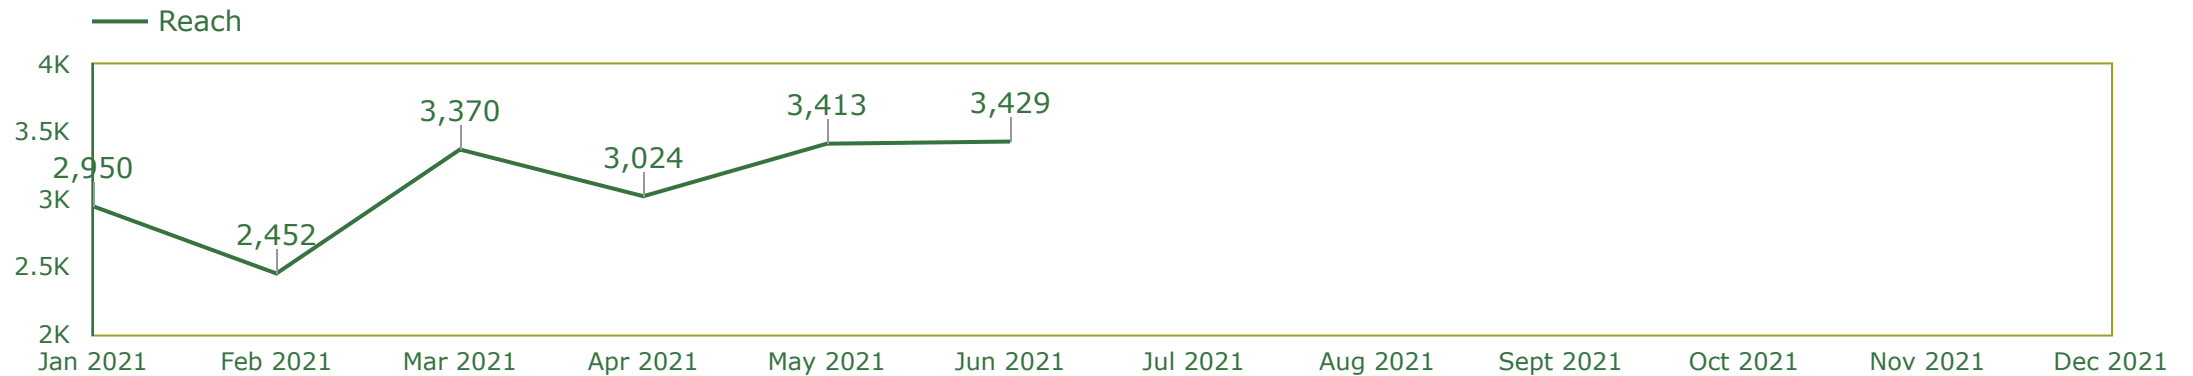

Instagram / Facebook - Trends

1 May 2021 - 31 May 2021

Understand the audience that you reach: what country they're located in and what city, what's their gender, and which age range they fall into. Knowing your audience allows you to adapt your business page and posts for improved engagement.

No. of Posts

No. of Posts

Audience Reactions

Caption	Posted	Platform	Reach	Comments	Likes and Reactions	Shares	Link Clicks
You are never too old to set another goal or to dream a ne...	13 Jun 2021	Instagram	504	79	131	24	0
You are never too old to set another goal or to dream a ne...	13 Jun 2021	Facebook	806	91	264	48	8
Nothing is impossible. The word itself says "I'm possible!" -...	6 Jun 2021	Instagram	1,919	48	129	40	0
Nothing is impossible. The word itself says "I'm possible!" -...	6 Jun 2021	Facebook	1,820	77	183	45	3
Limit your "always" and your "nevers." - Amy Poehler??	4 Jun 2021	Instagram	1,428	59	115	99	0
Limit your "always" and your "nevers." - Amy Poehler??	4 Jun 2021	Facebook	560	154	240	97	0
Just don't give up trying to do what you really want to do. ...	12 May 2021	Instagram	1,894	35	233	100	0
Just don't give up trying to do what you really want to do. ...	12 May 2021	Facebook	965	32	266	31	0
Life is like riding a bicycle. To keep your balance, you must ...	2 May 2021	Instagram	938	27	227	50	0
Life is like riding a bicycle. To keep your balance, you must ...	2 May 2021	Facebook	717	58	210	47	2

Post Reach

Page Followers
1,045
↓ -4.8%

Gender

● Men ● Women

Women

Age	Percentage
13-17	12
18-24	12
25-34	4
35-44	6
45-54	6
55-64	2
65+	2

Men

Age	Percentage
13-17	5
18-24	9
25-34	5
35-44	8
45-54	7
55-64	1
65+	10