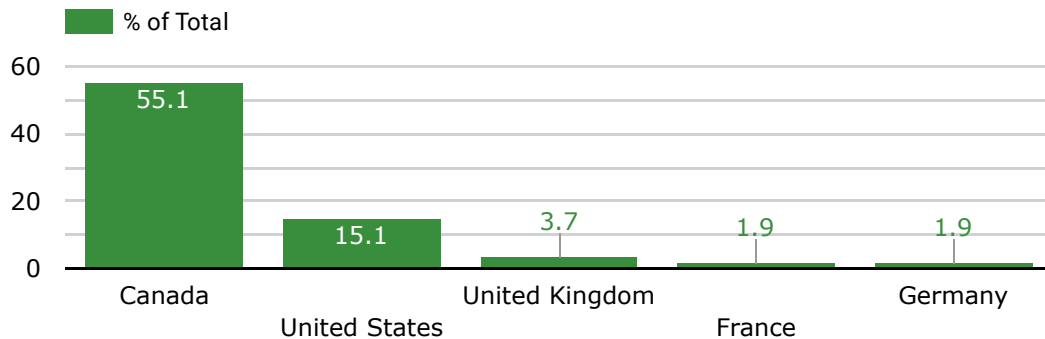

No. of Posts

No. of Posts

Audience Reactions

Caption	Posted	Platform	Reach	Comments	Likes and Reactions	Shares	Link Clicks
You are never too old to set another goal or to dream a ne...	13 Jun 2021	Instagram	504	79	131	24	0
You are never too old to set another goal or to dream a ne...	13 Jun 2021	Facebook	806	91	264	48	8
Nothing is impossible. The word itself says "I'm possible!" -...	6 Jun 2021	Instagram	1,919	48	129	40	0
Nothing is impossible. The word itself says "I'm possible!" -...	6 Jun 2021	Facebook	1,820	77	183	45	3
Limit your "always" and your "nevers." - Amy Poehler??	4 Jun 2021	Instagram	1,428	59	115	99	0
Limit your "always" and your "nevers." - Amy Poehler??	4 Jun 2021	Facebook	560	154	240	97	0
Just don't give up trying to do what you really want to do. ...	12 May 2021	Instagram	1,894	35	233	100	0
Just don't give up trying to do what you really want to do. ...	12 May 2021	Facebook	965	32	266	31	0
Life is like riding a bicycle. To keep your balance, you must ...	2 May 2021	Instagram	938	27	227	50	0
Life is like riding a bicycle. To keep your balance, you must ...	2 May 2021	Facebook	717	58	210	47	2

Post Reach

Page Followers
1,045
↓ -4.8%

Gender

● Men ● Women

Women

Age	Percentage
13-17	12
18-24	12
25-34	4
35-44	6
45-54	6
55-64	2
65+	2

Men

Age	Percentage
13-17	5
18-24	9
25-34	5
35-44	8
45-54	7
55-64	1
65+	10

Location

Top Countries

Top Cities

Page Followers
3,322
-0.4%

Gender

● Women ● Men

Women

Age	Percentage
13-17	12
18-24	3
25-34	10
35-44	0
45-54	5
55-64	14
65+	14