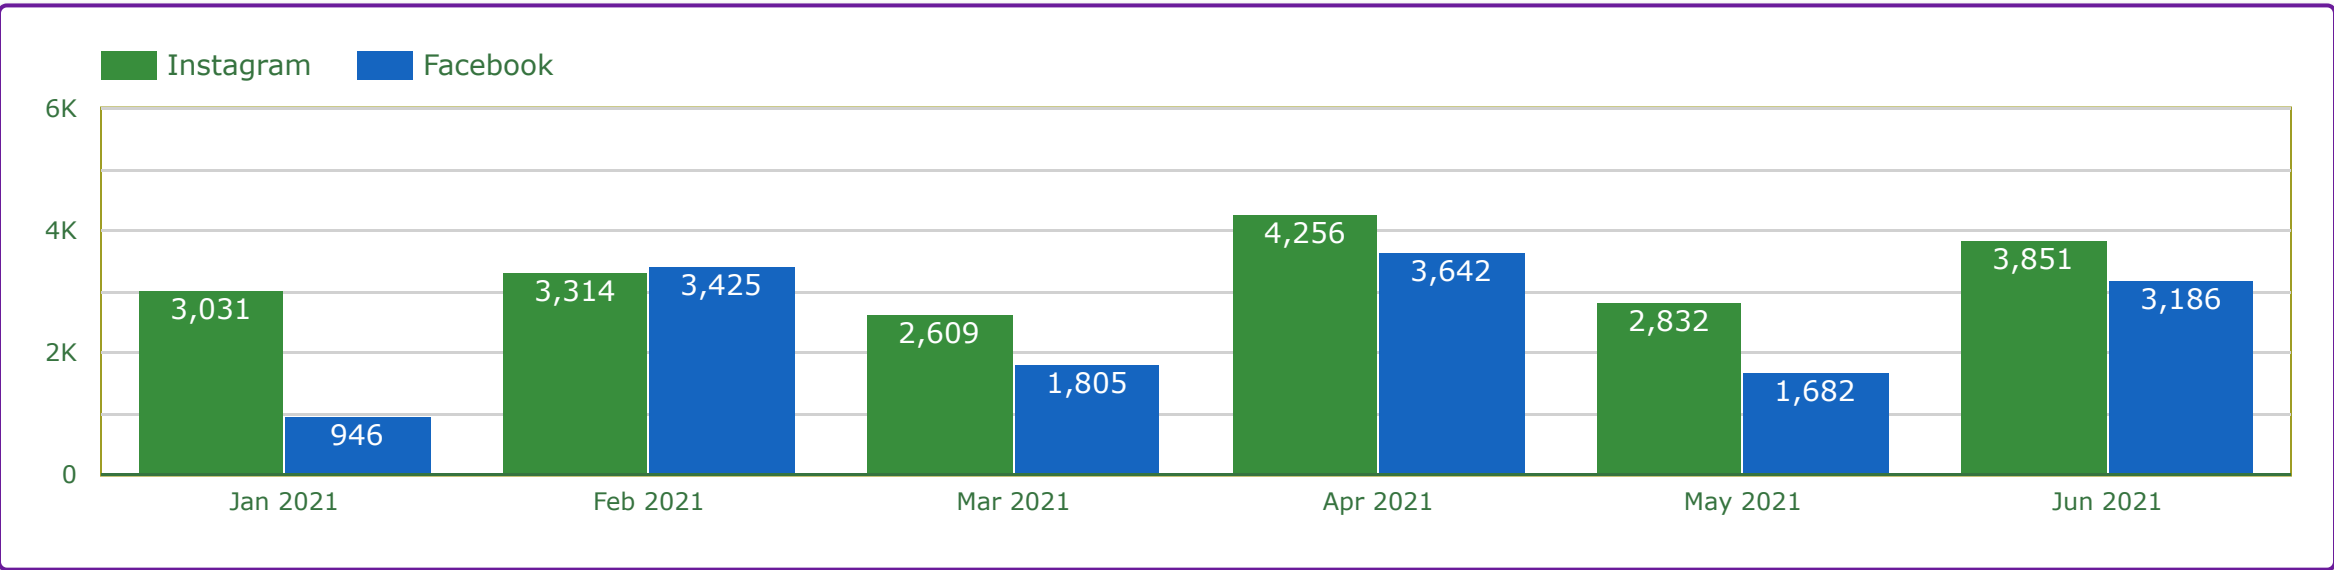

Instagram / Facebook - Trends

1 May 2021 - 31 May 2021

Understand the audience that you reach: what country they're located in and what city, what's their gender, and which age range they fall into. Knowing your audience allows you to adapt your business page and posts for improved engagement.

No. of Posts

No. of Posts

Audience Reactions

Caption	Posted	Platform	Reach	Comments	Likes and Reactions	Shares	Link Clicks
You are never too old to set another goal or to dream a ne...	13 Jun 2021	Instagram	504	79	131	24	0
You are never too old to set another goal or to dream a ne...	13 Jun 2021	Facebook	806	91	264	48	8
Nothing is impossible. The word itself says "I'm possible!" -...	6 Jun 2021	Instagram	1,919	48	129	40	0
Nothing is impossible. The word itself says "I'm possible!" -...	6 Jun 2021	Facebook	1,820	77	183	45	3
Limit your "always" and your "nevers." - Amy Poehler??	4 Jun 2021	Instagram	1,428	59	115	99	0
Limit your "always" and your "nevers." - Amy Poehler??	4 Jun 2021	Facebook	560	154	240	97	0
Just don't give up trying to do what you really want to do. ...	12 May 2021	Instagram	1,894	35	233	100	0
Just don't give up trying to do what you really want to do. ...	12 May 2021	Facebook	965	32	266	31	0
Life is like riding a bicycle. To keep your balance, you must ...	2 May 2021	Instagram	938	27	227	50	0
Life is like riding a bicycle. To keep your balance, you must ...	2 May 2021	Facebook	717	58	210	47	2

Post Reach

Page Followers
1,045
↓ -4.8%

Gender

● Men ● Women

Women

Age	Percentage
13-17	12
18-24	12
25-34	4
35-44	6
45-54	6
55-64	2
65+	2

Men

Age	Percentage
13-17	5
18-24	9
25-34	5
35-44	8
45-54	7
55-64	1
65+	10

Location

Top Countries

Top Cities

Page Followers
3,322
-0.4%

Gender

● Women ● Men

Women

Age	Percentage
13-17	12
18-24	3
25-34	10
35-44	0
45-54	5
55-64	14
65+	14