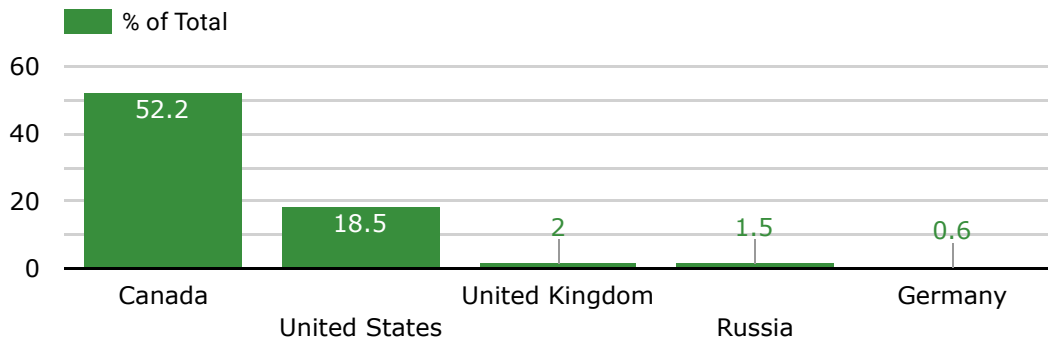

Post Reach

Page Followers
1,045
↓ -4.8%

Gender

● Men ● Women

Women

Age	Percentage
13-17	12
18-24	12
25-34	4
35-44	6
45-54	6
55-64	2
65+	2

Men

Age	Percentage
13-17	5
18-24	9
25-34	5
35-44	8
45-54	7
55-64	1
65+	10

Location

Top Countries

Top Cities

Page Followers
3,322
-0.4%

Gender

● Women ● Men

Women

Age	Percentage
13-17	12
18-24	3
25-34	10
35-44	0
45-54	5
55-64	14
65+	14

Men

Age	Percentage
13-17	12
18-24	14
25-34	4
35-44	10
45-54	0
55-64	10
65+	2

Location

Top Countries

Top Cities