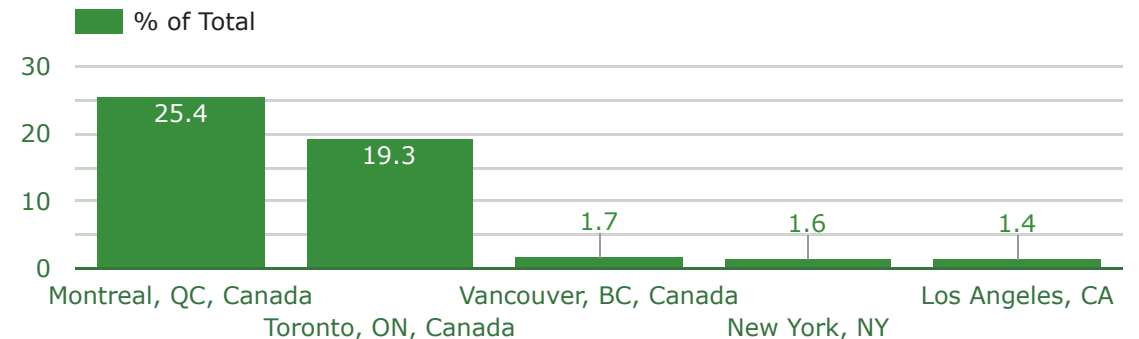

Post Reach

Page Followers
1,045
↓ -4.8%

Gender

● Men ● Women

Women

Age	Percentage
13-17	12
18-24	12
25-34	4
35-44	6
45-54	6
55-64	2
65+	2

Men

Age	Percentage
13-17	5
18-24	9
25-34	5
35-44	8
45-54	7
55-64	1
65+	10

Location

Top Countries

Top Cities

Page Followers
3,322
-0.4%

Gender

● Women ● Men

Women

Age	Percentage
13-17	12
18-24	3
25-34	10
35-44	0
45-54	5
55-64	14
65+	14