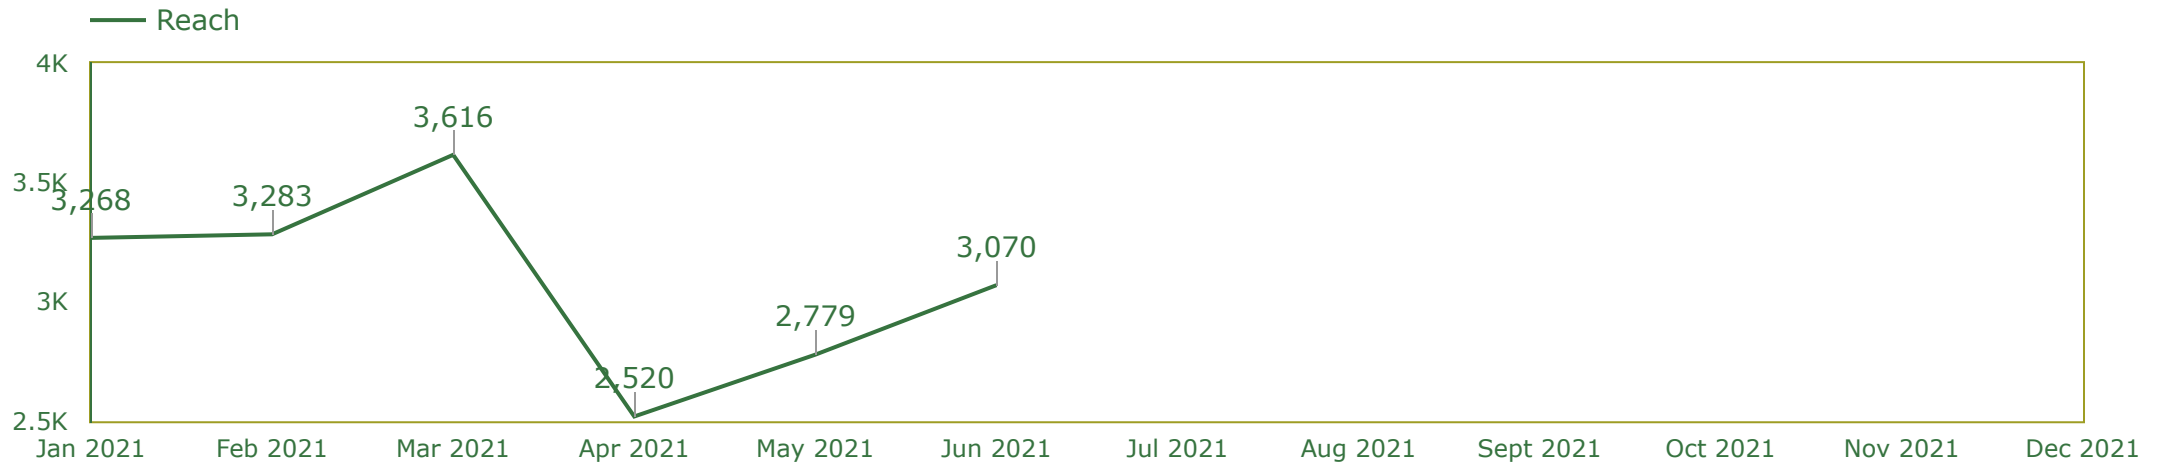

Instagram / Facebook - Trends

1 May 2021 - 31 May 2021

Understand the audience that you reach: what country they're located in and what city, what's their gender, and which age range they fall into. Knowing your audience allows you to adapt your business page and posts for improved engagement.

No. of Posts

No. of Posts

Audience Reactions

Caption	Posted	Platform	Reach	Comments	Likes and Reactions	Shares	Link Clicks
You are never too old to set another goal or to dream a ne...	13 Jun 2021	Instagram	504	79	131	24	0
You are never too old to set another goal or to dream a ne...	13 Jun 2021	Facebook	806	91	264	48	8
Nothing is impossible. The word itself says "I'm possible!" -...	6 Jun 2021	Instagram	1,919	48	129	40	0
Nothing is impossible. The word itself says "I'm possible!" -...	6 Jun 2021	Facebook	1,820	77	183	45	3
Limit your "always" and your "nevers." - Amy Poehler??	4 Jun 2021	Instagram	1,428	59	115	99	0
Limit your "always" and your "nevers." - Amy Poehler??	4 Jun 2021	Facebook	560	154	240	97	0
Just don't give up trying to do what you really want to do. ...	12 May 2021	Instagram	1,894	35	233	100	0
Just don't give up trying to do what you really want to do. ...	12 May 2021	Facebook	965	32	266	31	0
Life is like riding a bicycle. To keep your balance, you must ...	2 May 2021	Instagram	938	27	227	50	0
Life is like riding a bicycle. To keep your balance, you must ...	2 May 2021	Facebook	717	58	210	47	2

Post Reach

Page Followers
1,045
↓ -4.8%

Gender

● Men ● Women

Women

Age	Percentage
13-17	12
18-24	12
25-34	4
35-44	6
45-54	6
55-64	2
65+	2

Men

Age	Percentage
13-17	5
18-24	9
25-34	5
35-44	8
45-54	7
55-64	1
65+	10