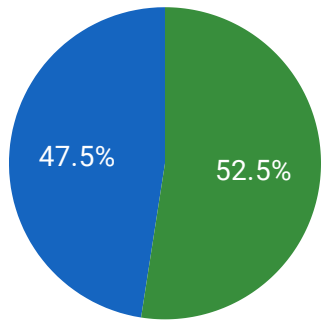

No. of Posts

No. of Posts

Audience Reactions

Caption	Posted	Platform	Reach	Comments	Likes and Reactions	Shares	Link Clicks
You are never too old to set another goal or to dream a ne...	13 Jun 2021	Instagram	504	79	131	24	0
You are never too old to set another goal or to dream a ne...	13 Jun 2021	Facebook	806	91	264	48	8
Nothing is impossible. The word itself says "I'm possible!" -...	6 Jun 2021	Instagram	1,919	48	129	40	0
Nothing is impossible. The word itself says "I'm possible!" -...	6 Jun 2021	Facebook	1,820	77	183	45	3
Limit your "always" and your "nevers." - Amy Poehler??	4 Jun 2021	Instagram	1,428	59	115	99	0
Limit your "always" and your "nevers." - Amy Poehler??	4 Jun 2021	Facebook	560	154	240	97	0
Just don't give up trying to do what you really want to do. ...	12 May 2021	Instagram	1,894	35	233	100	0
Just don't give up trying to do what you really want to do. ...	12 May 2021	Facebook	965	32	266	31	0
Life is like riding a bicycle. To keep your balance, you must ...	2 May 2021	Instagram	938	27	227	50	0
Life is like riding a bicycle. To keep your balance, you must ...	2 May 2021	Facebook	717	58	210	47	2

Post Reach

Page Followers
1,045
↓ -4.8%

Gender

● Men ● Women

Women

Age	Percentage
13-17	12
18-24	12
25-34	4
35-44	6
45-54	6
55-64	2
65+	2

Men

Age	Percentage
13-17	5
18-24	9
25-34	5
35-44	8
45-54	7
55-64	1
65+	10

Location

Top Countries

Top Cities

Page Followers
3,322
-0.4%

Gender

● Women ● Men

Women

Age	Percentage
13-17	12
18-24	3
25-34	10
35-44	0
45-54	5
55-64	14
65+	14