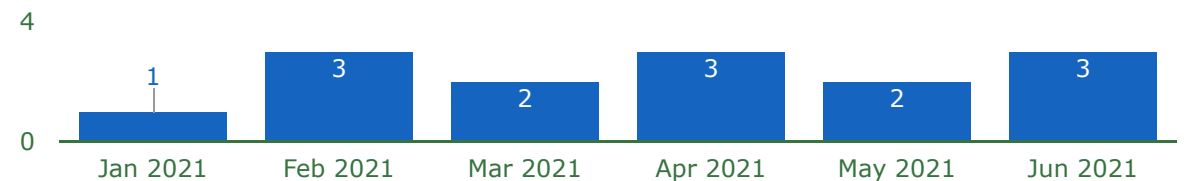

Instagram / Facebook - Trends

1 May 2021 - 31 May 2021

Understand the audience that you reach: what country they're located in and what city, what's their gender, and which age range they fall into. Knowing your audience allows you to adapt your business page and posts for improved engagement.

No. of Posts

No. of Posts

Audience Reactions

Caption	Posted	Platform	Reach	Comments	Likes and Reactions	Shares	Link Clicks
You are never too old to set another goal or to dream a ne...	13 Jun 2021	Instagram	504	79	131	24	0
You are never too old to set another goal or to dream a ne...	13 Jun 2021	Facebook	806	91	264	48	8
Nothing is impossible. The word itself says "I'm possible!" -...	6 Jun 2021	Instagram	1,919	48	129	40	0
Nothing is impossible. The word itself says "I'm possible!" -...	6 Jun 2021	Facebook	1,820	77	183	45	3
Limit your "always" and your "nevers." - Amy Poehler??	4 Jun 2021	Instagram	1,428	59	115	99	0
Limit your "always" and your "nevers." - Amy Poehler??	4 Jun 2021	Facebook	560	154	240	97	0
Just don't give up trying to do what you really want to do. ...	12 May 2021	Instagram	1,894	35	233	100	0
Just don't give up trying to do what you really want to do. ...	12 May 2021	Facebook	965	32	266	31	0
Life is like riding a bicycle. To keep your balance, you must ...	2 May 2021	Instagram	938	27	227	50	0
Life is like riding a bicycle. To keep your balance, you must ...	2 May 2021	Facebook	717	58	210	47	2